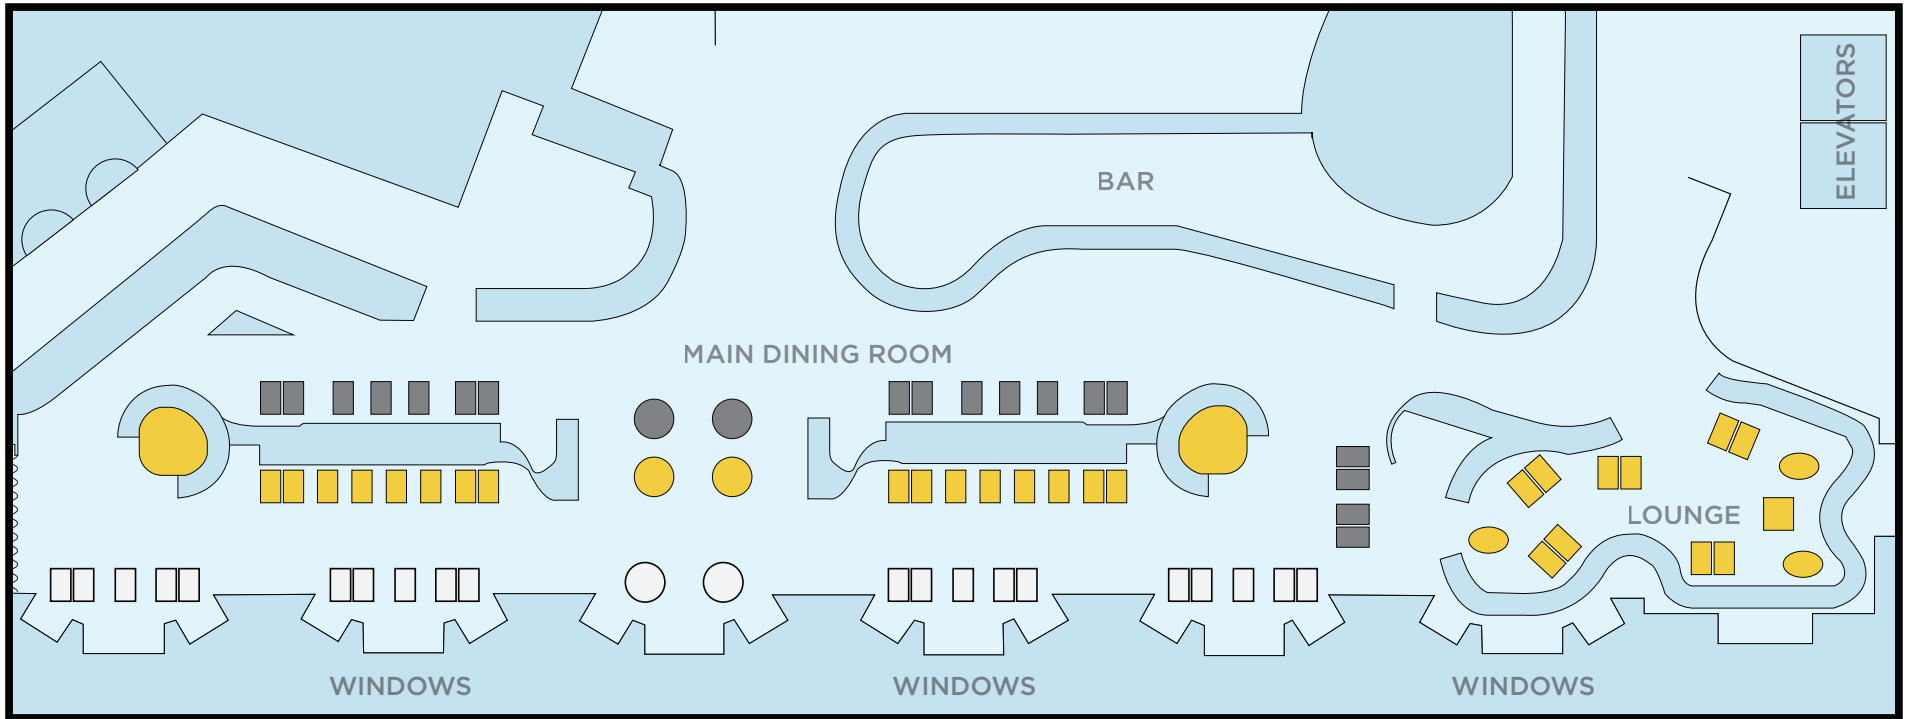

# MOTHER'S DAY

STELLA ★ 34  
TRATTORIA

PRICING    □ PLATINUM \$45 | CHILD \$40    □ GOLD \$40 | CHILD \$35    □ SILVER \$35 | CHILD \$30

STORE ENTRANCE

HERALD SQUARE

BROADWAY

35TH STREET