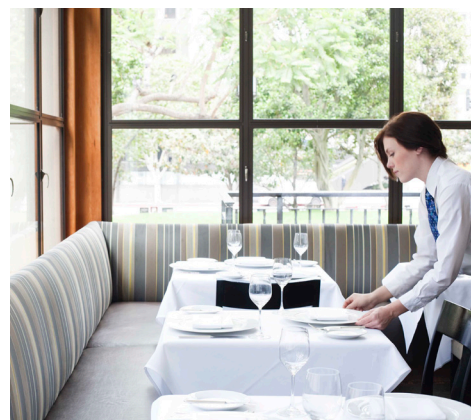

A Garden Oasis in Downtown LA

Lush greenery, tranquil fountains and a remarkable view of the downtown skyline make Café Pinot one of LA's most cosmopolitan restaurants. Café Pinot spills out into Maguire Gardens, a little known gem offering an idyllic setting for social gatherings, romantic weddings or large convention events. For smaller events, the restaurant's contemporary California menu and glass-enclosed dining rooms provide a beautiful backdrop.

Skyroom Terrace

Glass-enclosed and overlooking a fountain, the Skyroom Terrace is perfect for a business lunch, rehearsal dinner or small reception.

SEATING CAPACITY: 40

Garden Patio

The Garden Patio is immediately adjacent to Maguire Gardens, offering the best al fresco dining in Los Angeles. Canvas umbrellas shade the patio by day, and if needed, heaters warm it at night. It's a remarkable location for garden weddings and outdoor receptions.

SEATING CAPACITY: 100

North Wing

Situated at the front of the restaurant, the North Wing offers a view of the downtown skyline. Perfect for celebratory dinners, this wing offers banquet-style seating, with tables of up to eight.

SEATING CAPACITY: 22

South Wing

Overlooking the Maguire Gardens, the South Wing provides a view of the gardens by day and the illuminated skyline by night. Seating is banquet style, with tables of up to eight for sophisticated dinner parties and lunch affairs.